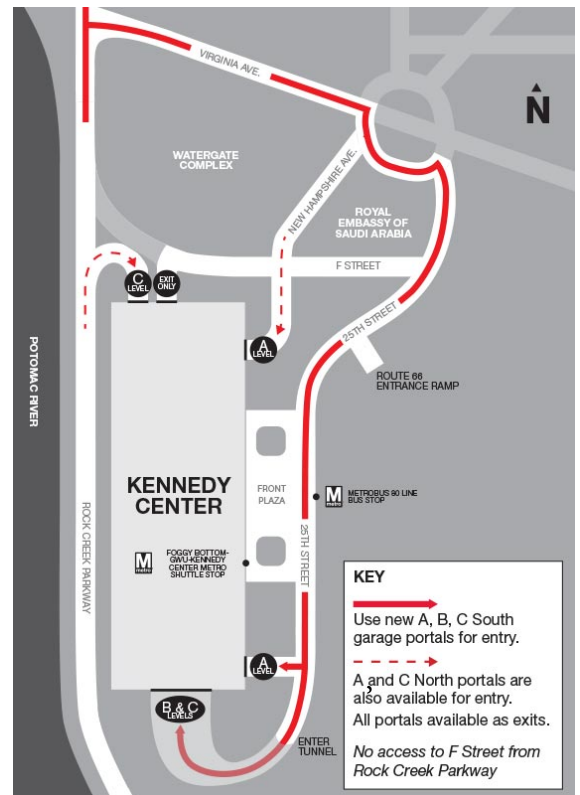

Parking Voucher

Please scan this voucher at any entry lane to receive your parking discount at the Kennedy Center Garage.
If you have any questions, please contact the Kennedy Center Parking Office at (202) 416-7988.

VoucherName: Millennium Stage Artist

Voucher Amount: $8.00

ValidityPeriod: 10/13/2021-12/31/2021

Voucher Number and Barcode:

3079137455694492

*If you are scanning this voucher from a mobile device, please make sure the brightness of your screen is at 100%, the size of the QR code does not exceed the size of a quarter, and hold the QR code directly under the red beaming light at the bottom of the entry lane parking machine.

Parking Information

Use our South A,B,C portals for parking. The C North Entrance will only be accessible from northbound Rock Creek and Potomac Parkway, while the A and B North entrances will be accessible from F Street, NW. All garage portals will be available for exiting. There is no access to F Street from Rock Creek Parkway.

Automated Lanes

The Kennedy Center's parking system features dedicated self-service lanes for customers with vouchers. Cashiers will still be available in specified lanes for those who prefer assistance or those paying by cash.

Oversized and Van Accessible Parking

There are limited spaces within the garage for vehicles taller than six feet. For information about van accessible parking for vehicles over 6' tall, please call (202) 416-7988

For the most up-to-date information, visit Kennedy-Center.org/parking.