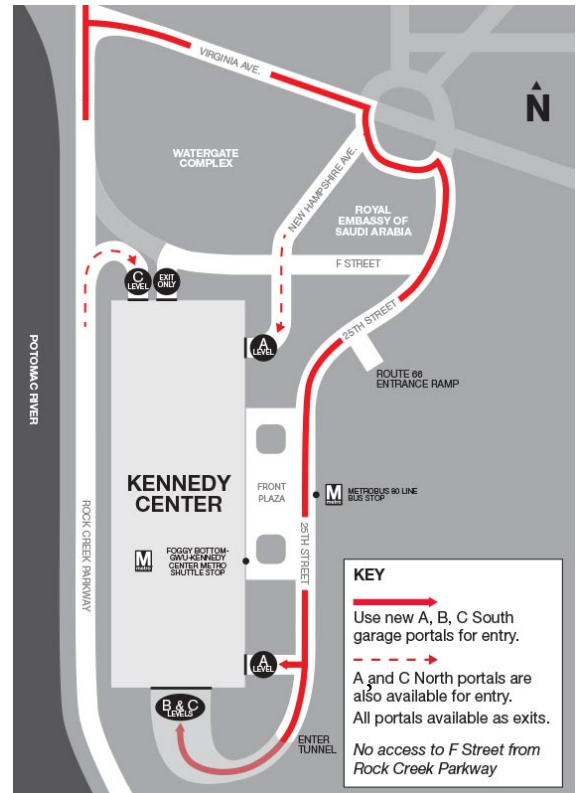

Oversized and Van Accessible Parking

There are limited spaces within the garage for vehicles taller than six feet. For information about van accessible parking for vehicles over 6’ tall, please call (202) 416-7988